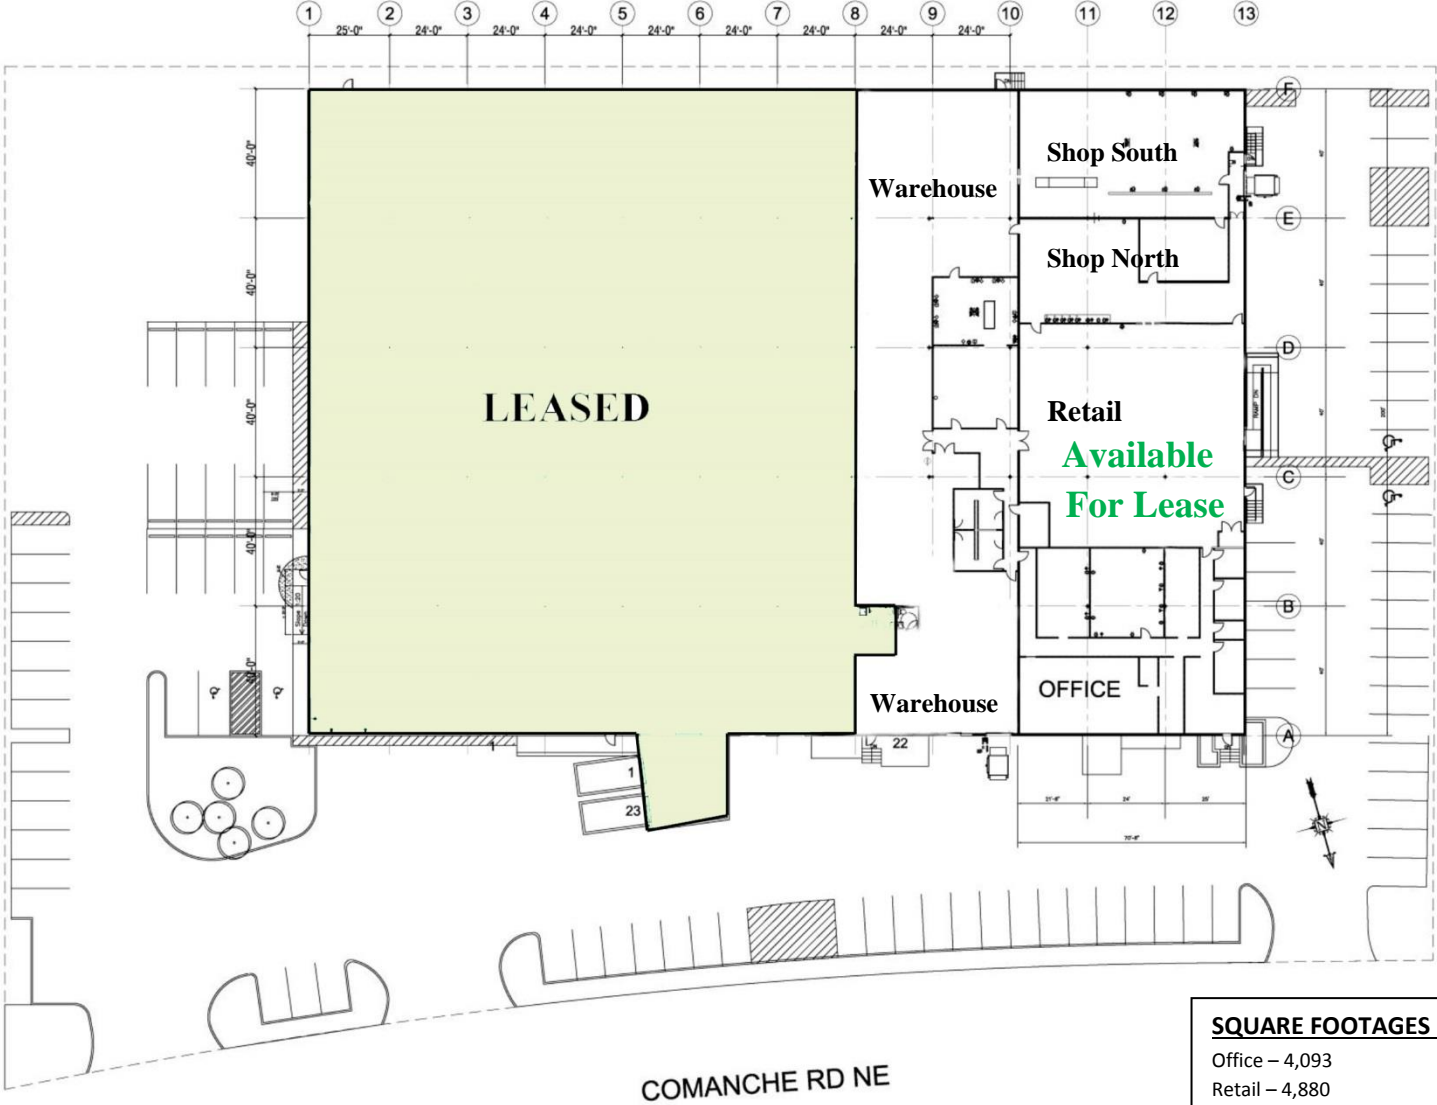

800-806 COMANCHE ROAD NE

SQUARE FOOTAGES (+/-)	
Office	4,093
Retail	4,880
Shop North	2,290
Shop South	2,815
Warehouse	9,860
Total Available	23,678
Total Building	58,738