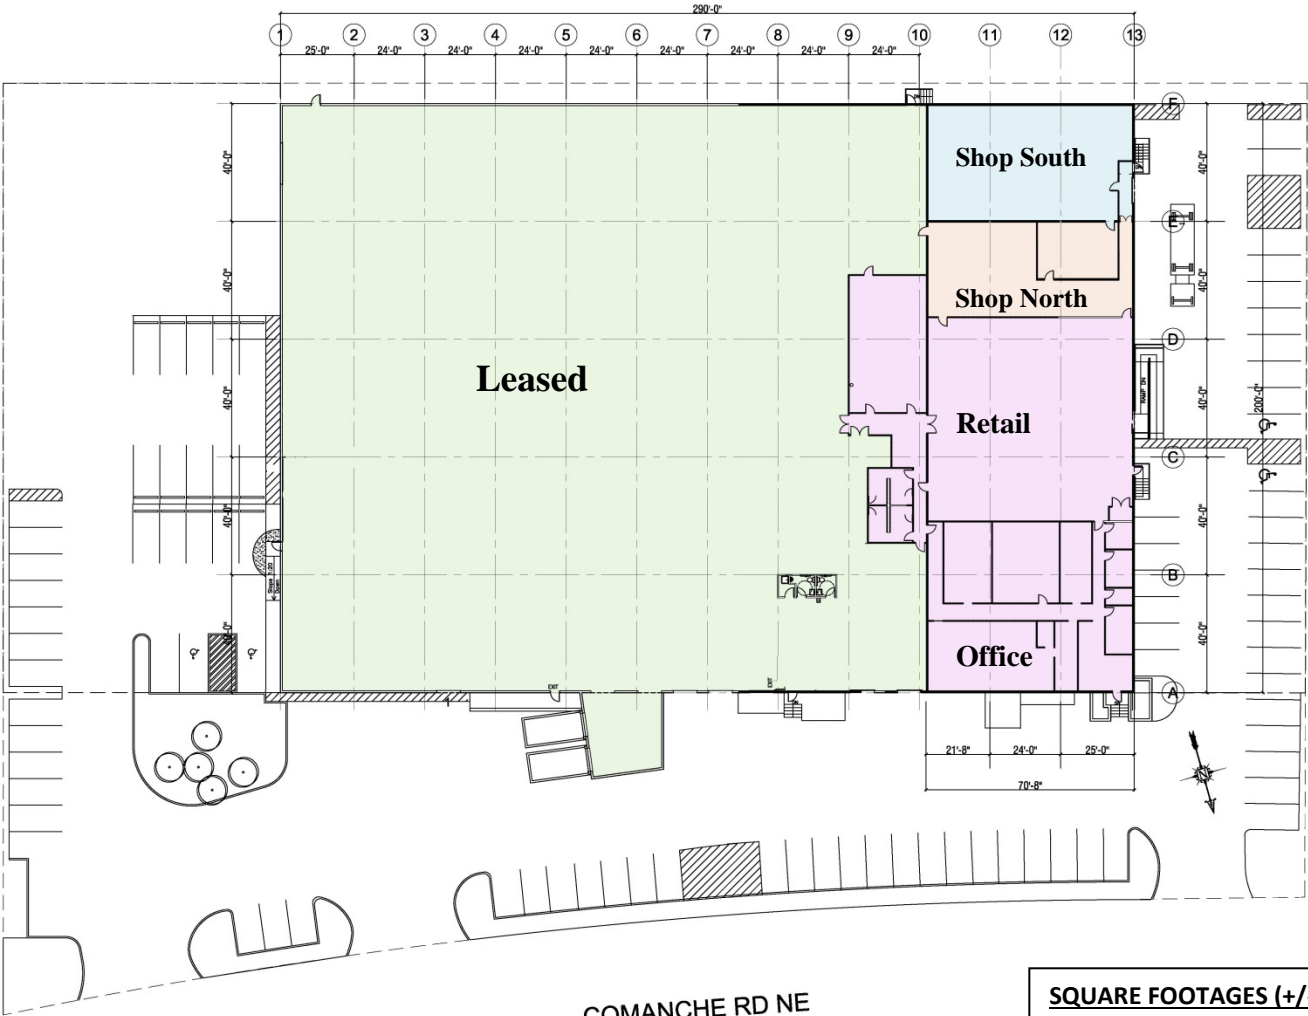

800-806 COMANCHE ROAD NE

COMANCHE RD NE

SQUARE FOOTAGES (+/-)	
Retail / Office	– 11,067
Shop North	– 2,290
Shop South	– 2,815
Total Available	– 16,172
Total Building	– 58,738