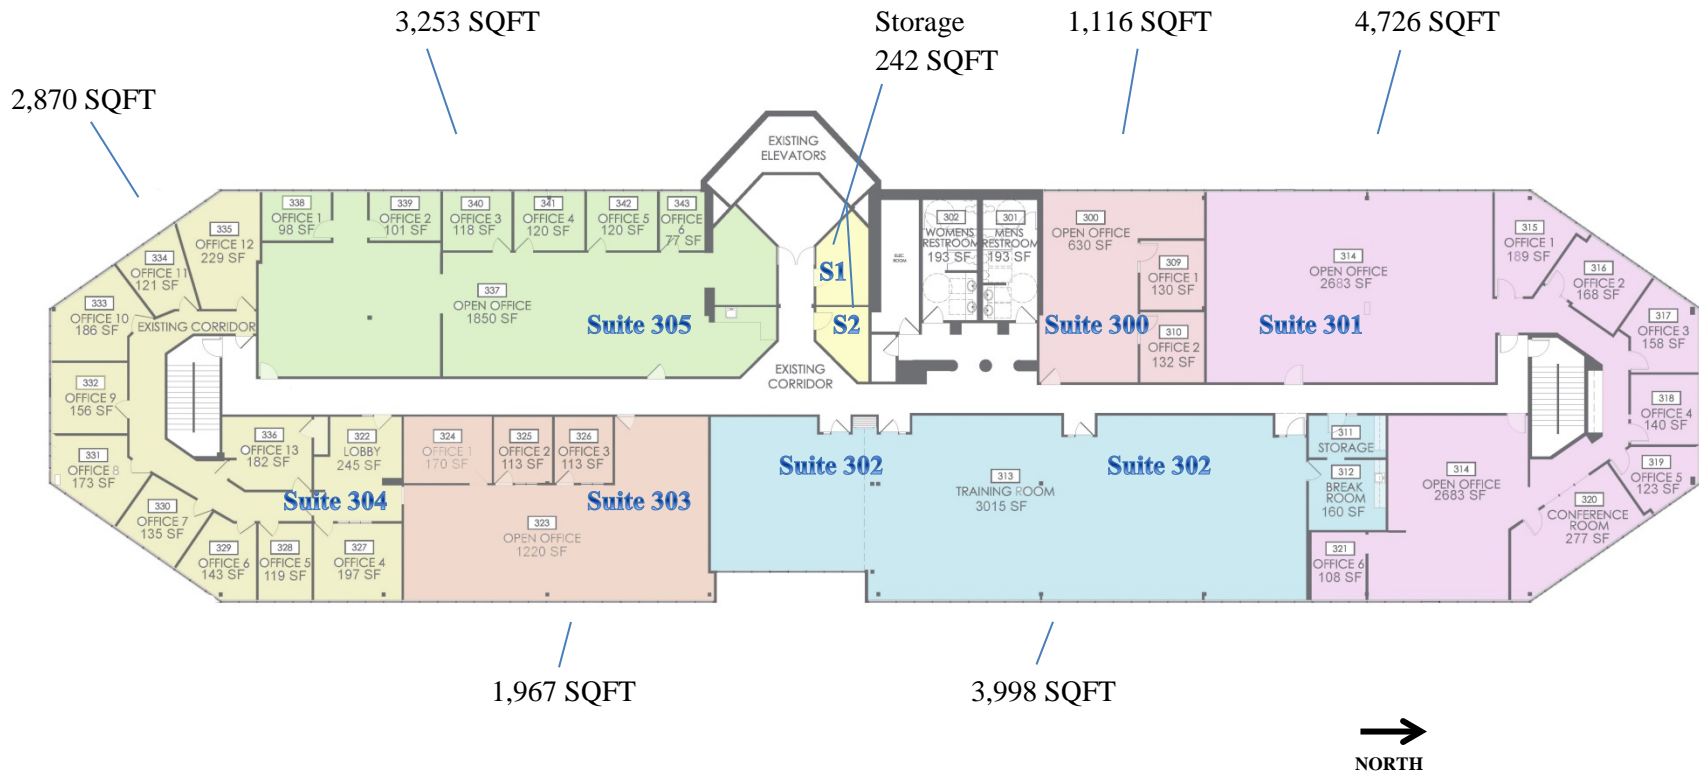

The Marshall Building

7770 Jefferson NE

Third Floor Leasable Square Footage

Total Leasable Square Footage: 18,172 SQFT

OBERSTEIN PROPERTIES, INC.

MAIL 215 Lincoln Avenue, Suite 204E, Santa Fe, NM 87501

WEB obersteinproperties.com EMAIL david@obersteinproperties.com